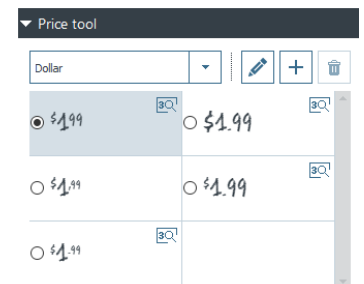

Idéal for: Bakers, Butchers, Pastry chefs, Chocolate makers, Cheesemongers, Fishmongers, Caterers, Wine merchants, Supermarkets, Food services...