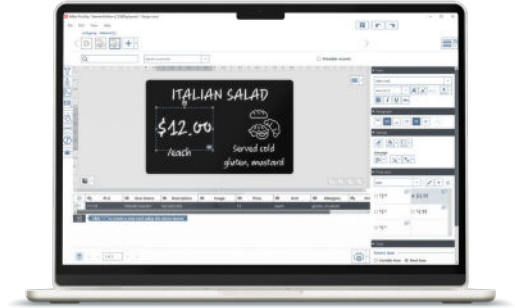

EDIKIO PRICE TAG SOFTWARE

A USER-FRIENDLY TOOL FOR RETAILERS EFFICIENTLY CREATE AND PERSONALIZE YOUR PRICE TAGS

With Edikio Price Tag software, you can create and customize appealing price tags and labels quickly and efficiently directly at your point of sale.

These price tags are printed on plastic cards in credit card format (85.6 mm x 54 mm), long formats (120 x 50 mm and 150 x 50 mm) in landscape or portrait mode.

Edikio Price Tag software allows you maximum flexibility to print your labels with a professional appearance on your display stands thanks to:

- User friendly Interface
- Graphical wizards for easy of use
- Categories to manage your products as you do in your store
- Ability to import of your list of items from Excel, CVS, TXT files
- Compatibility with macOS and Windows®

Rich and customizable content

Whatever your retail focus, Edikio Price Tag Software comes with rich contents dedicated to your needs:

- A sample database list of products to get started quickly
- A library of 200 pre-designed and fully customizable templates which can be shared among several categories or dedicated to a specific activity.
- More than 400 images to illustrate all activities
- A dedicated Edikio Chalk font specifically developed for Edikio Software to give your tags a nice traditional touch